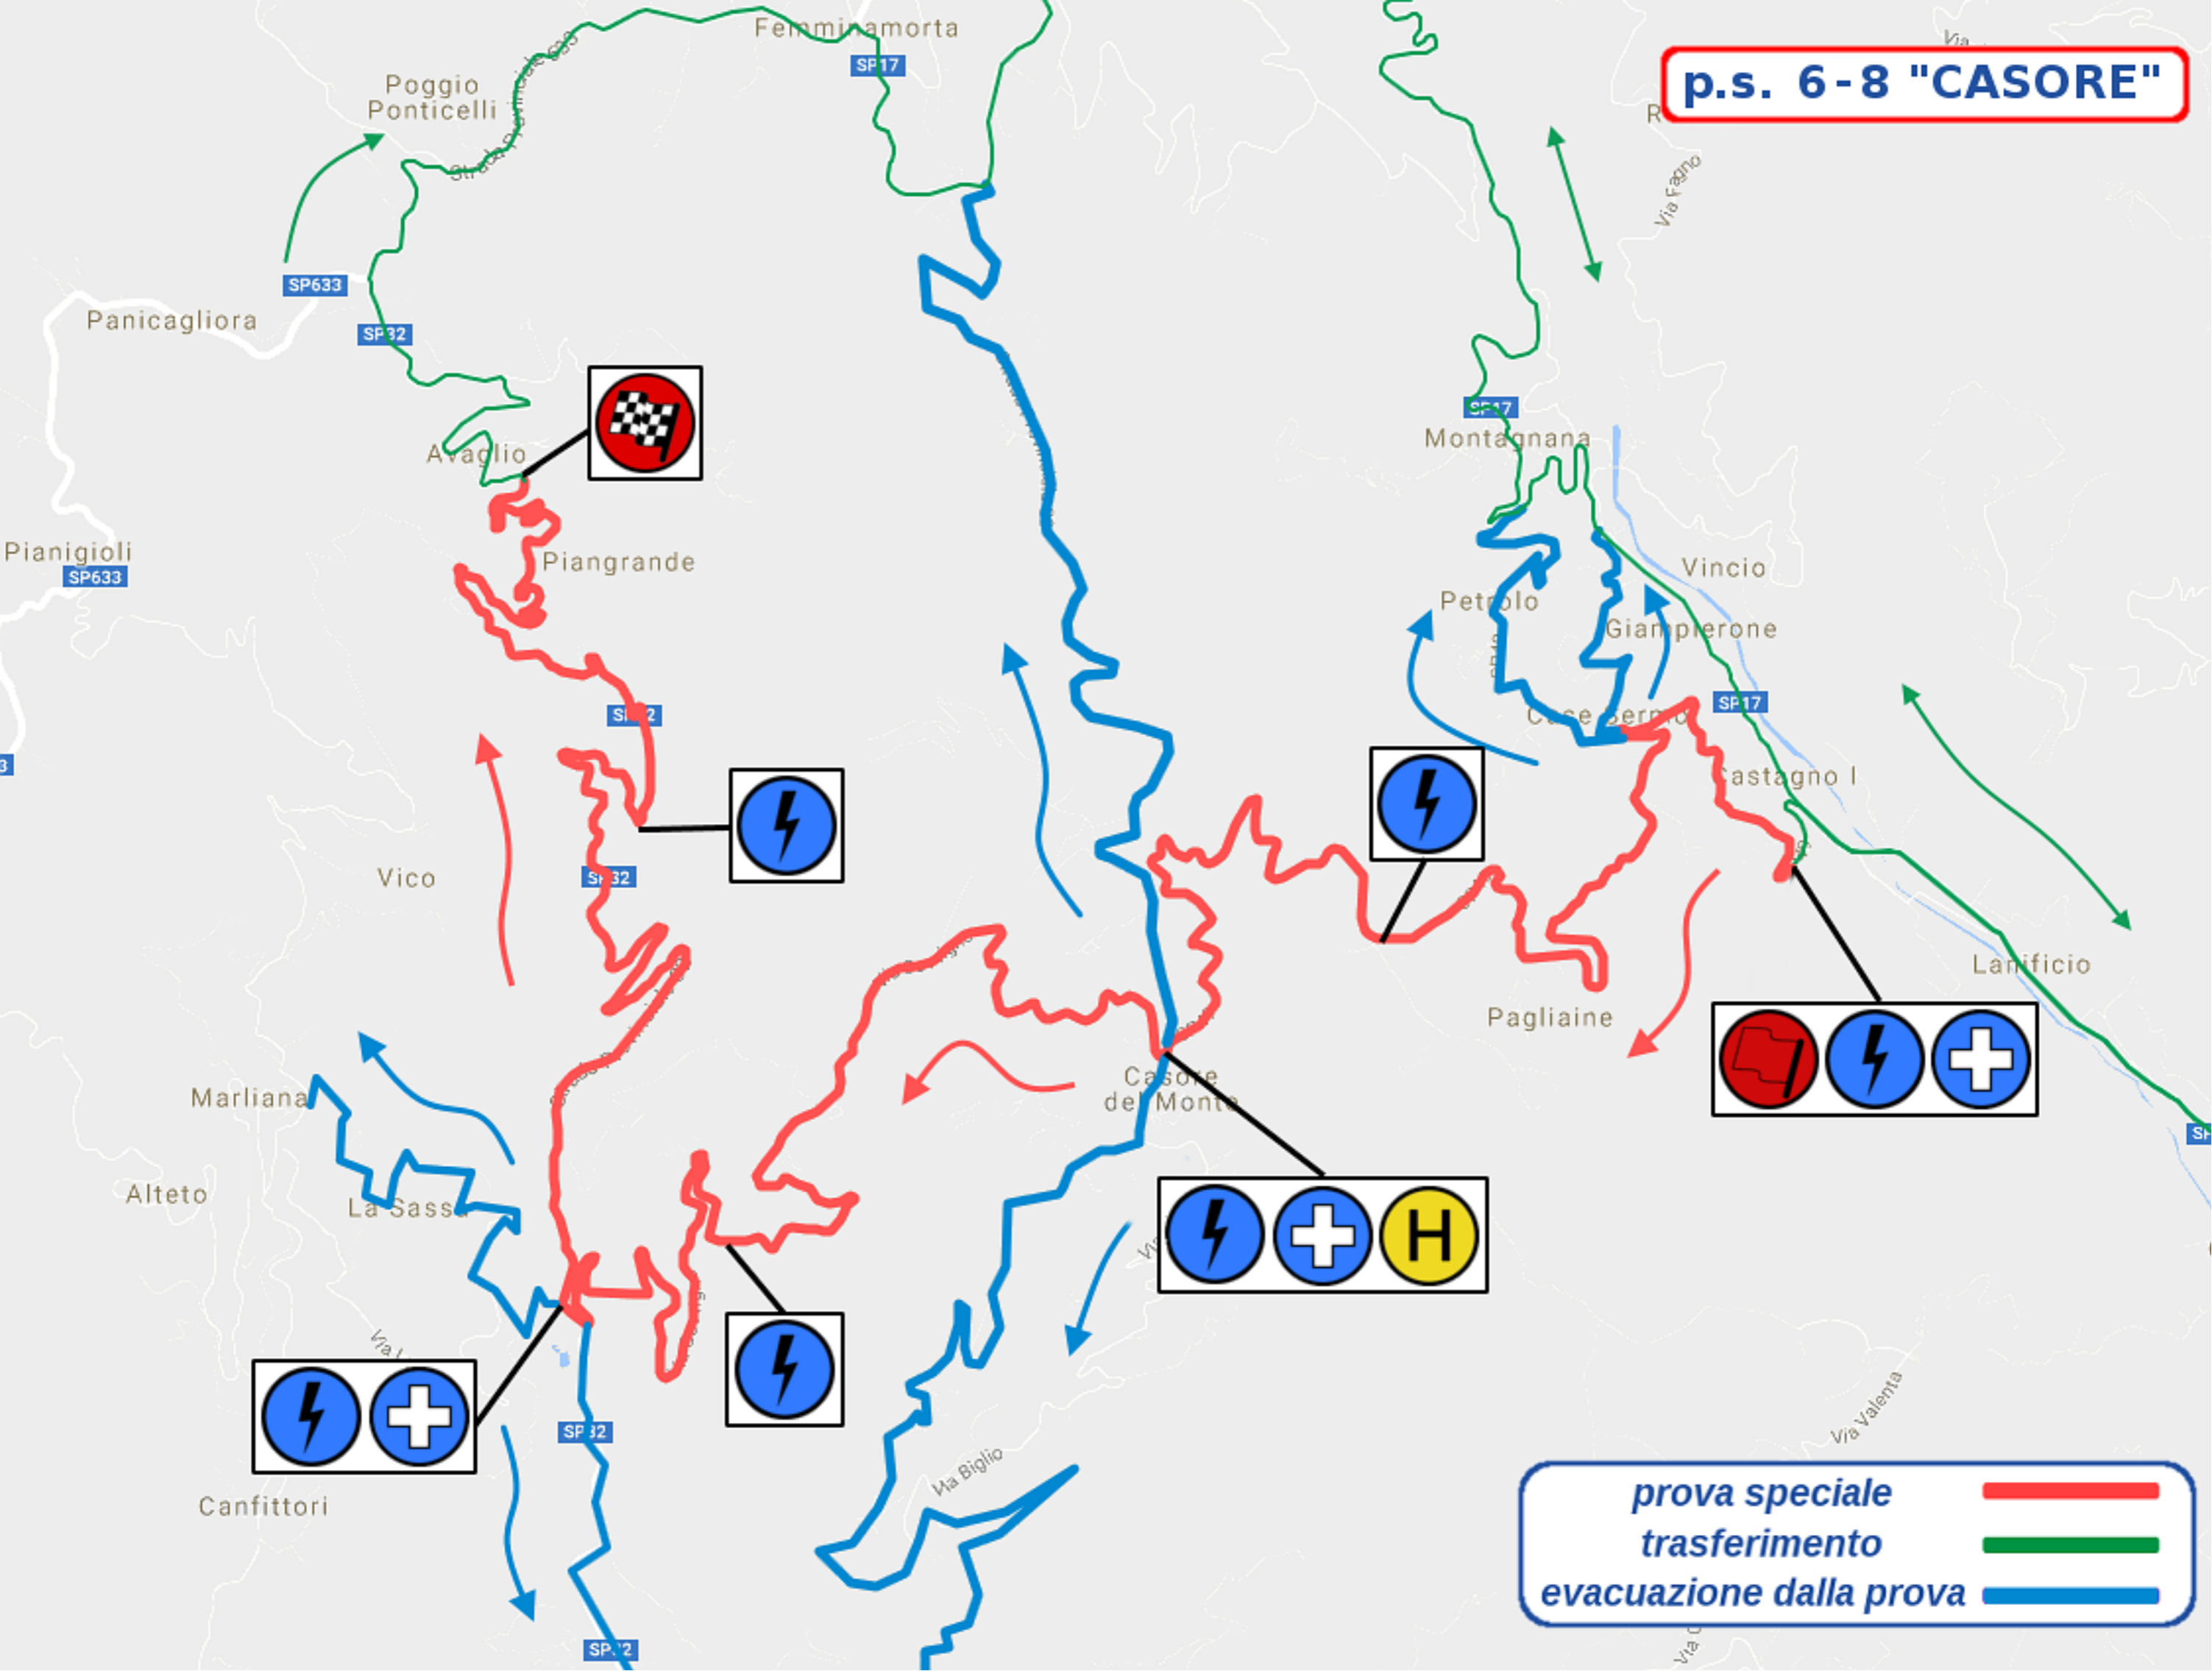

p.s. 6-8 "CASORE"

Legend box containing three icons: a red square with a diagonal line, a lightning bolt, and a plus sign.

Legend box containing three icons: a lightning bolt, a plus sign, and a yellow circle with the letter 'H'.

Legend box containing three entries:
prova speciale (red line)
trasferimento (green line)
evacuazione dalla prova (blue line)